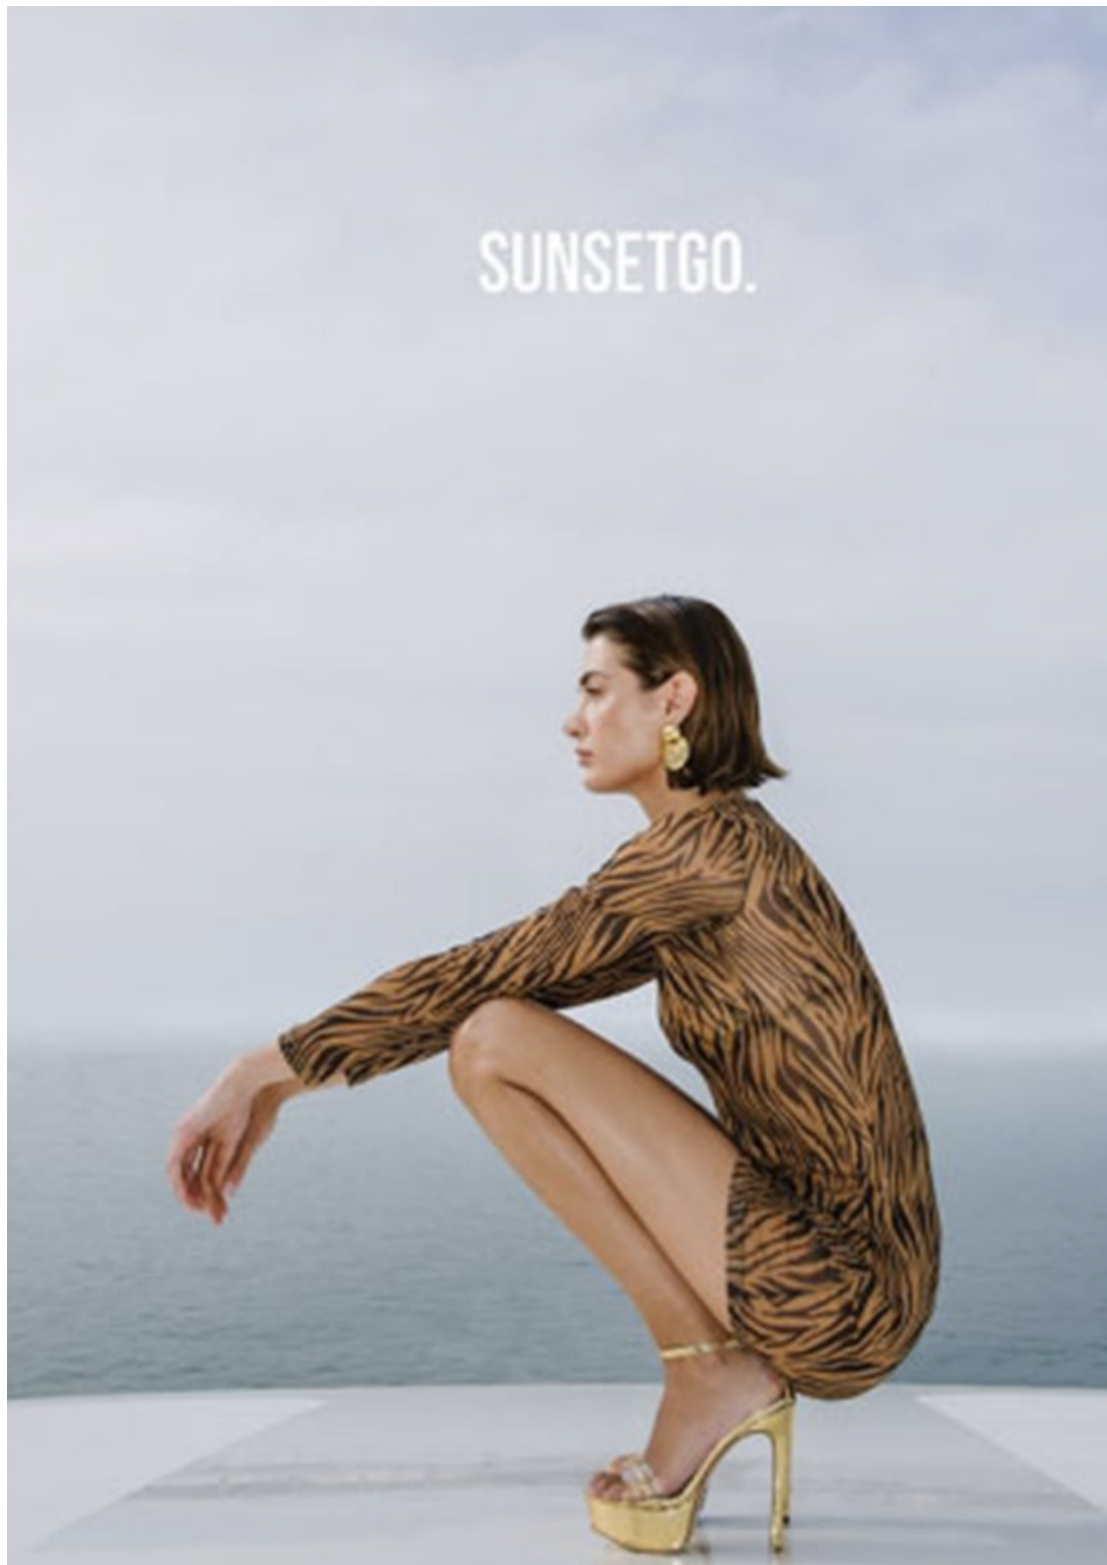

JENNY BELEVICH

height 5'10" · bust 33.5" · cup B · waist 23.5" · hips 35.5" · dress 36 EU/6 US/8 UK
shoes size 40 EU/9 US/6.5 UK · hair light brown · eyes blue